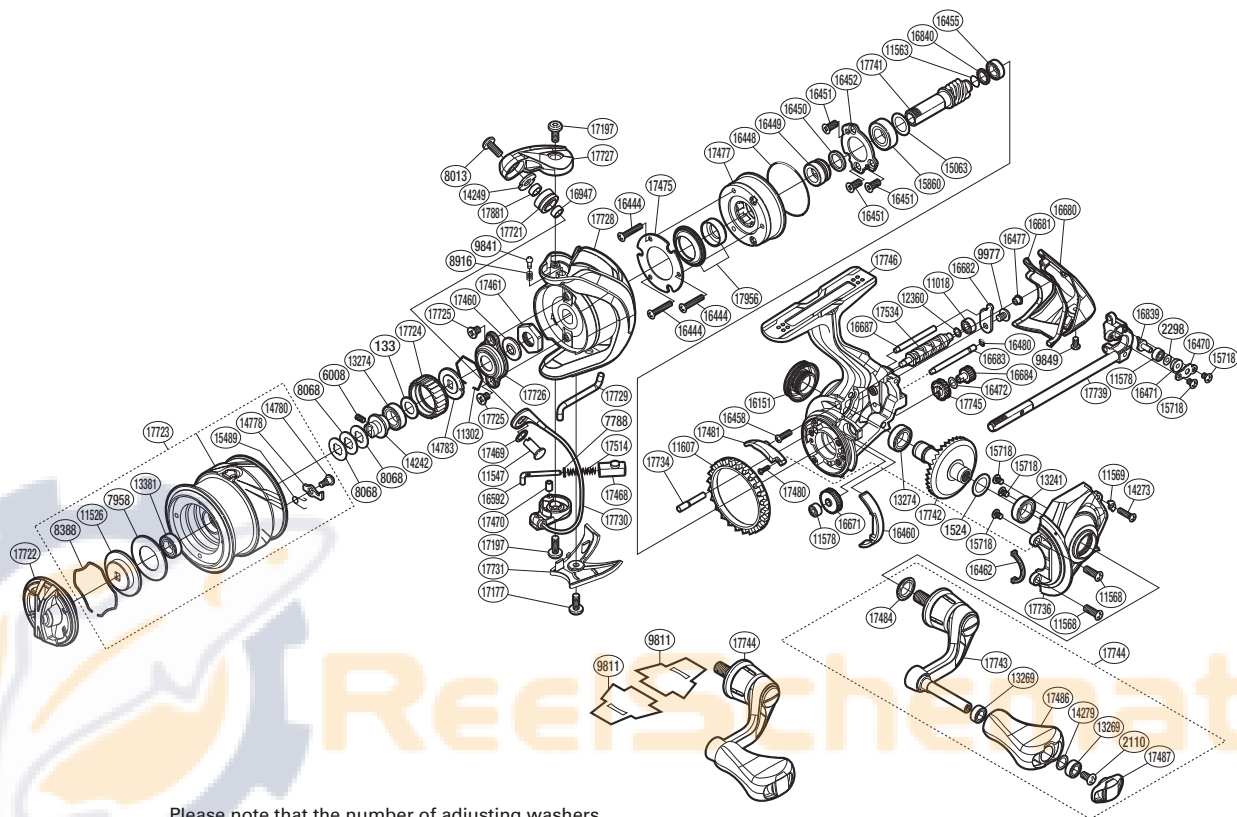

SHIMANO

Vanquish

SA-RB

VANQ-C2000HGS

Please note that the number of adjusting washers may not be the same as shown in the exploded views. (Adjustment will vary with each individual product.)

(51SH342001X)

Part No.	Description	Part No.	Description	Part No.	Description
RD 0133	Anti-Reverse Pawl Spacer	RD15860	Ball Bearing **	RD17481	Bail Trip Strike
RD 1524	Washer */**	RD16151	Handle Screw Cap	RD17484	Handle Shaft Seal
RD 2110	Screw	RD16444	Screw	RD17486	Handle Knob
RD 2298	Spacer ***	RD16448	O Ring	RD17487	Handle Knob Seal
RD 6008	Set Screw	RD16449	Roller Clutch Inner	RD17514	Bail Spring
RD 7788	Spring Guide A Support	RD16450	Roller Clutch Inner Spacer	RD17534	Worm Shaft ***
RD 7958	Drag Washer	RD16451	Screw	RD17721	Line Roller(With Bearing) ****
RD 8013	Screw ****	RD16452	Bearing Retainer	RD17722	Drag Knob
RD 8068	Spool Washer	RD16455	Ball Bearing **	RD17723	Spool Assembly
RD 8388	Drag Washers Retainer	RD16458	Screw	RD17724	Drag Click Ratchet
RD 8916	Click Spring	RD16460	Friction Ring Spacer	RD17725	Screw
RD 9841	Click Pin	RD16462	Flange Water Proof	RD17726	Rotor Nut Lock Plate
RD 9849	Screw	RD16470	Oscillating Pawl Cover	RD17727	Bail Arm
RD 9977	Screw	RD16471	Oscillating Slider Bushing ***	RD17728	Rotor
RD11018	Ball Bearing ***	RD16472	Washer *	RD17729	Bail Trip Lever
RD11302	Ratchet Spring	RD16477	Rear Protector Collar	RD17730	Bail Assembly
RD11526	Key Washer	RD16480	O Ring	RD17731	Bail Hold Support Guard
RD11547	Line Roller Support ****	RD16592	Bail Spring Guide A	RD17734	Idle Gear B Shaft
RD11563	Worm Shaft Ring **	RD16671	Idle Gear *	RD17736	Side Cover
RD11568	Screw	RD16680	Rear Protector	RD17739	Main Shaft Assembly
RD11569	Screw Washer	RD16681	Rear Shield	RD17741	Pinion Gear *
RD11578	Ball Bearing ***	RD16682	Worm Shaft Retainer	RD17742	Drive Gear *
RD11607	Friction Ring	RD16683	Oscillating Guide B	RD17743	Handle Shank Assembly
RD12360	Washer ***	RD16684	Idle Gear B S *	RD17744	Handle Assembly
RD13241	Ball Bearing **	RD16687	Oscillating Guide A	RD17745	Idle Gear B L *
RD13269	Ball Bearing	RD16839	Oscillating Pawl ***	RD17746	Body
RD13274	Ball Bearing **	RD16840	Pinion Gear Spacer **	RD17881	Bearing Spacer ****
RD13381	Ball Bearing	RD16947	Bearing Spacer ****	RD17956	Roller Clutch Water Proof Set
RD14242	Bearing Bushing	RD17177	Screw		
RD14249	Line Roller Plate ****	RD17197	Screw		
RD14273	Screw	RD17460	Bearing Water Proof	RD 9811	Reel Seat Spacer (accessory)
RD14279	Washer	RD17461	Rotor Nut		
RD14778	Drag Click	RD17468	Bail Spring Seat		
RD14780	Screw	RD17469	Washer ****		
RD14783	Spool Support	RD17470	Bail Spring Guide A Bush	PK 0369	Gear Set *
RD15063	Spacer **	RD17475	Roller Clutch Reinforce	PK 0366	Bearing Set **
RD15489	Drag Click Spring	RD17477	Roller Clutch Assembly	PK 0367	Oscillation Set ***
RD15718	Screw **	RD17480	Screw	PK 0400	Line Roller Set ****